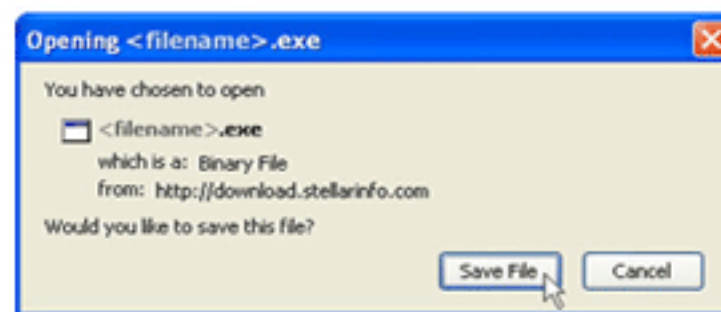

Stellar OLM to PST Converter

Steps to Install

When Opening Dialog Box Appears Click **Save File**

When Downloads Window Appears **Double-Click** the File

When Security Warning Dialog Box Appears, Click **Run**